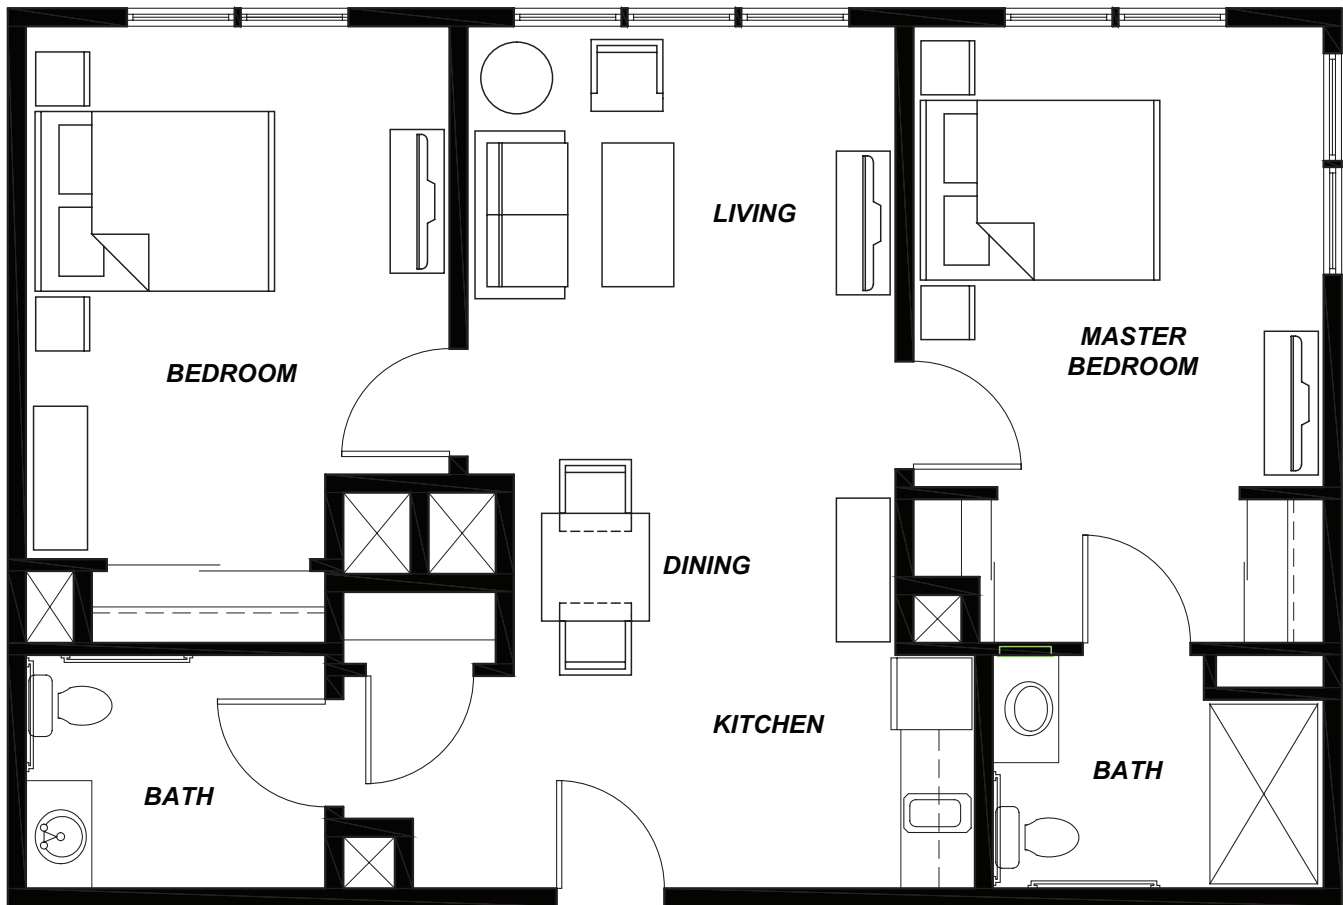

TWO BEDROOM 925 sq. ft.

**SUZANNE
ELISE**

101 Forest Dr. Seaside, OR 97138
P: 503-738-0307 F: 503-717-8102
SuzanneElise.com